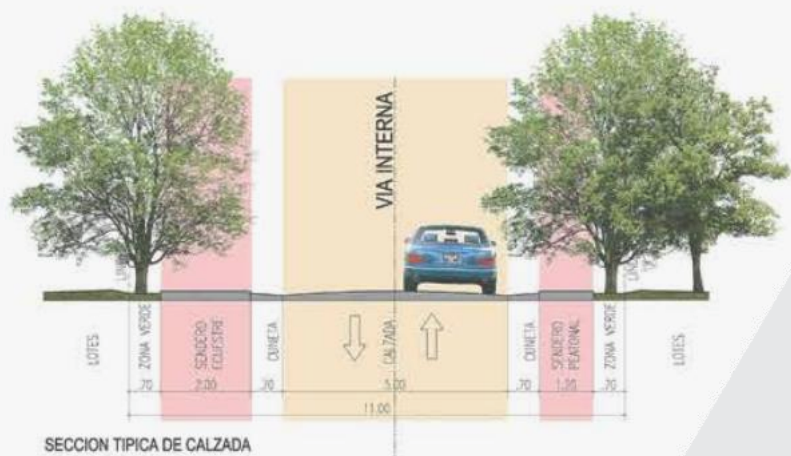

CANCHAS MÚLTIPLES

La Trinidad es un condominio campestre de 57 unidades, desarrolladas en tres etapas, en un punto privilegiado con un paisaje único y exclusivo. Venga y conozca la verdadera tranquilidad y disfrute del mejor clima.

REDES
ELÉCTRICAS
SUBTERRANEAS

LOTES DESDE
10.000m²

SENDERO
ECOLÓGICO

A silhouette of a person riding a horse, with another horse standing beside it, on a grassy hill. The scene is set against a bright, hazy sunset sky. The sun is low on the horizon, creating a strong backlight effect. The rider is wearing a hat and is holding the reins. The horse on the right is in motion, while the one on the left is standing still. The overall mood is peaceful and serene.